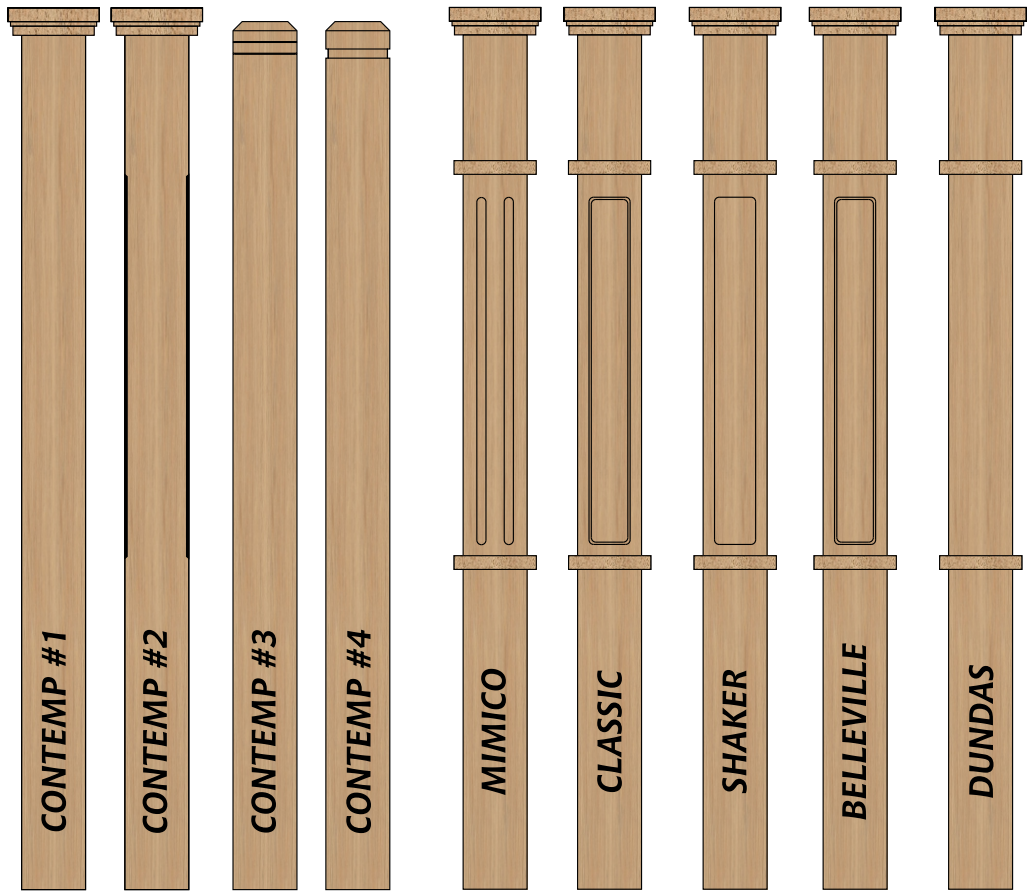

Wood Selections

Spindles & Posts

CONTEMPORARY

1" Base

Heritage

Colonial

Hampton

Modern